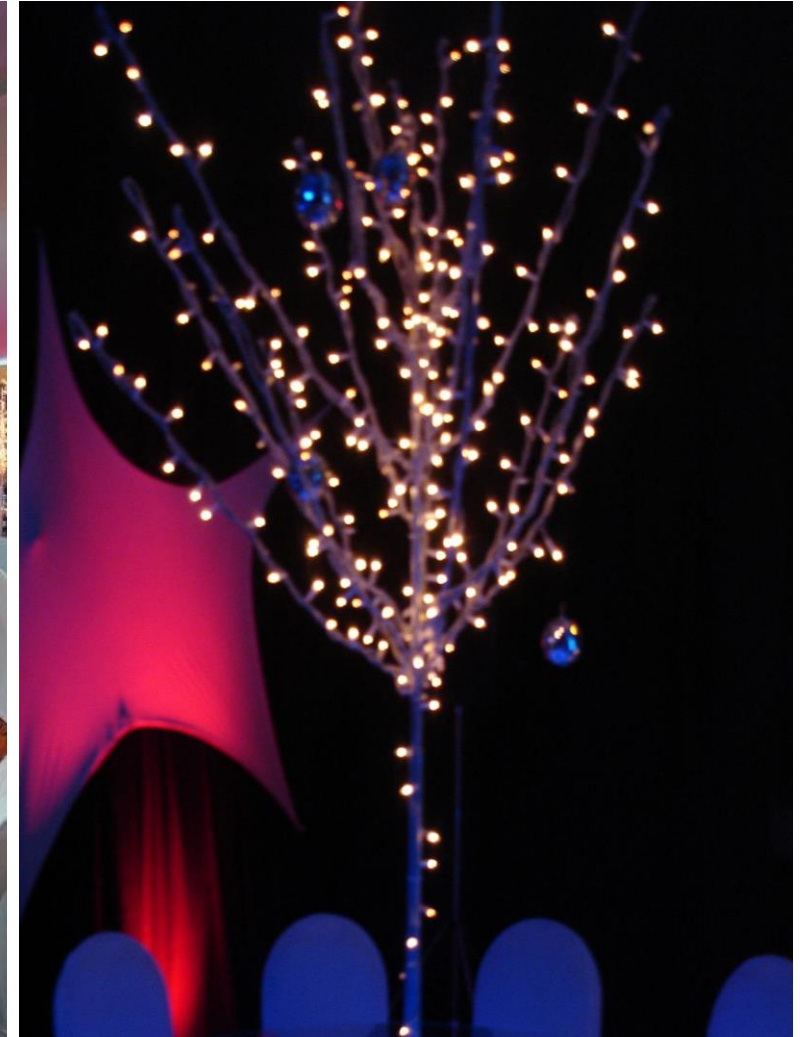

Six of the round glass tables will have a trees of light through the centre of the table to create the wow factor

info@yearendfunctions.co.za

[0716886859](tel:0716886859)

Year End

Functions

SILVERSTAR
BE ENTERTAINED