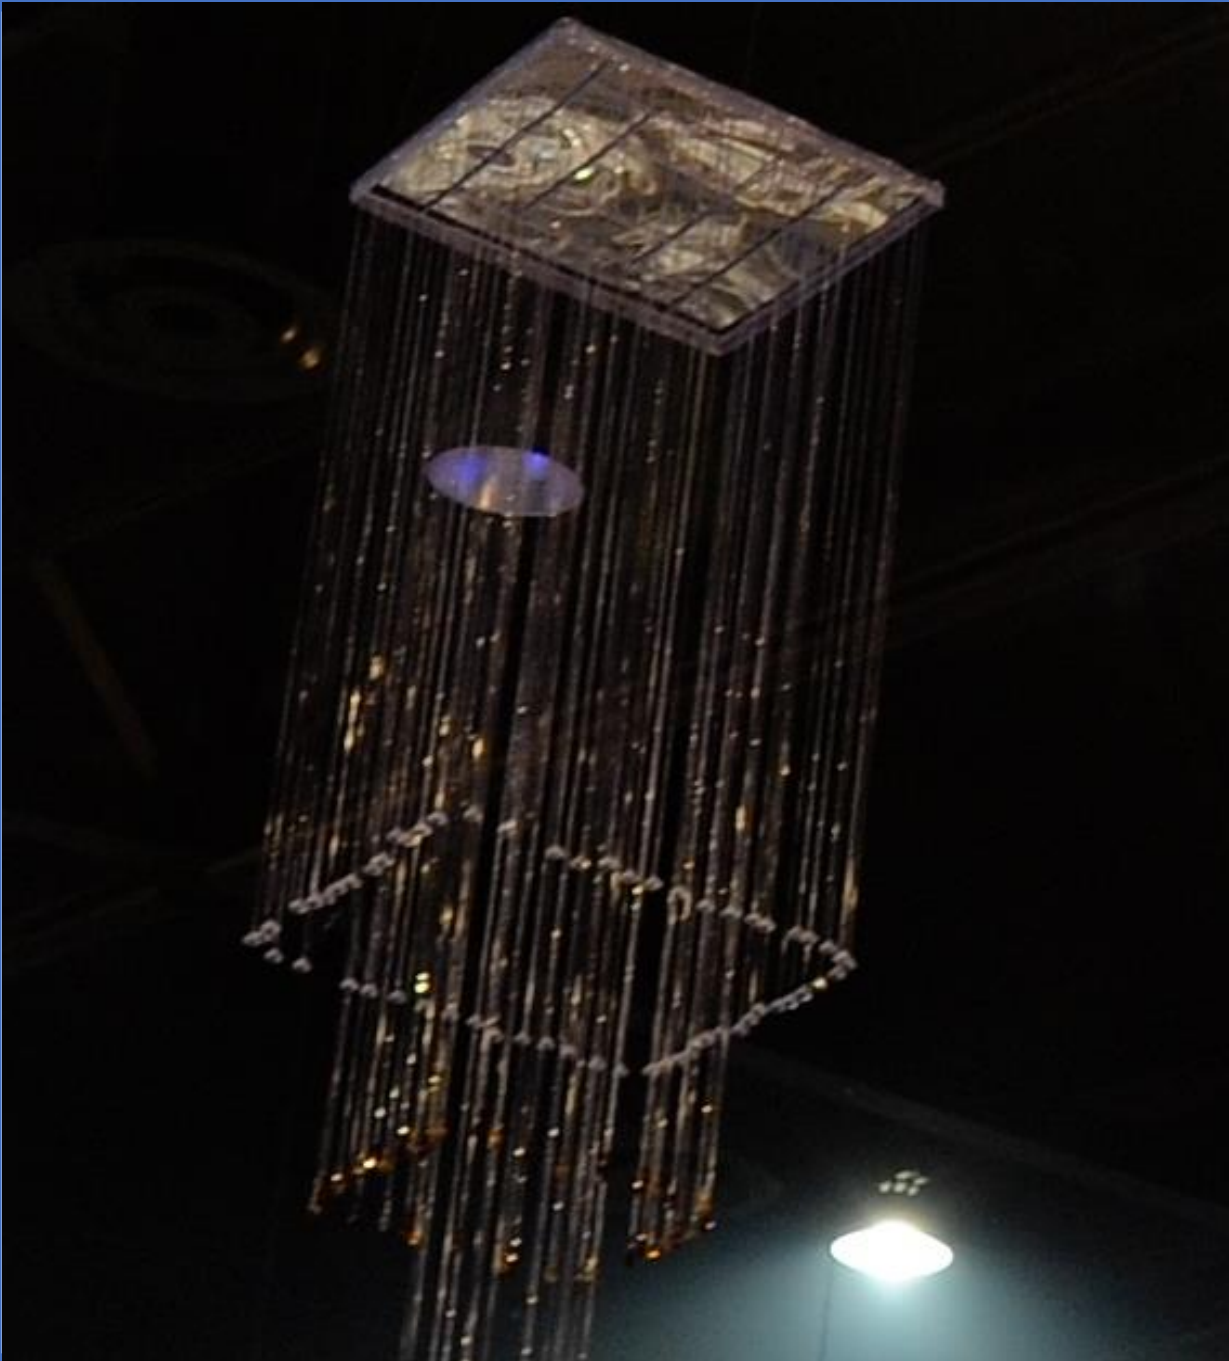

info@yearendfunctions.co.za

[0716886859](tel:0716886859)

Roof décor:
Two stunning 3-
meter chandeliers
will hang from the
roof

Year End

Functions

SILVERSTAR
BE ENTERTAINED

Side décor

The venue will be draped in black and placed over the black draping will be a beaded organza drape in black and silver. When light reflects on the beads it creates a shiny starry effect. As the LED lights inside the venue changes colour so does the effect on the draping.

Stage area and props.
The back of the stage
will be draped in
black and in front of
the black draping will
be stars hung at
various heights. Two
crystal plinths will
also be on the stage.

Tables:

A combination of round square and rectangular glass tables with stretch bases with lights will be used to complete the glamorous effect.