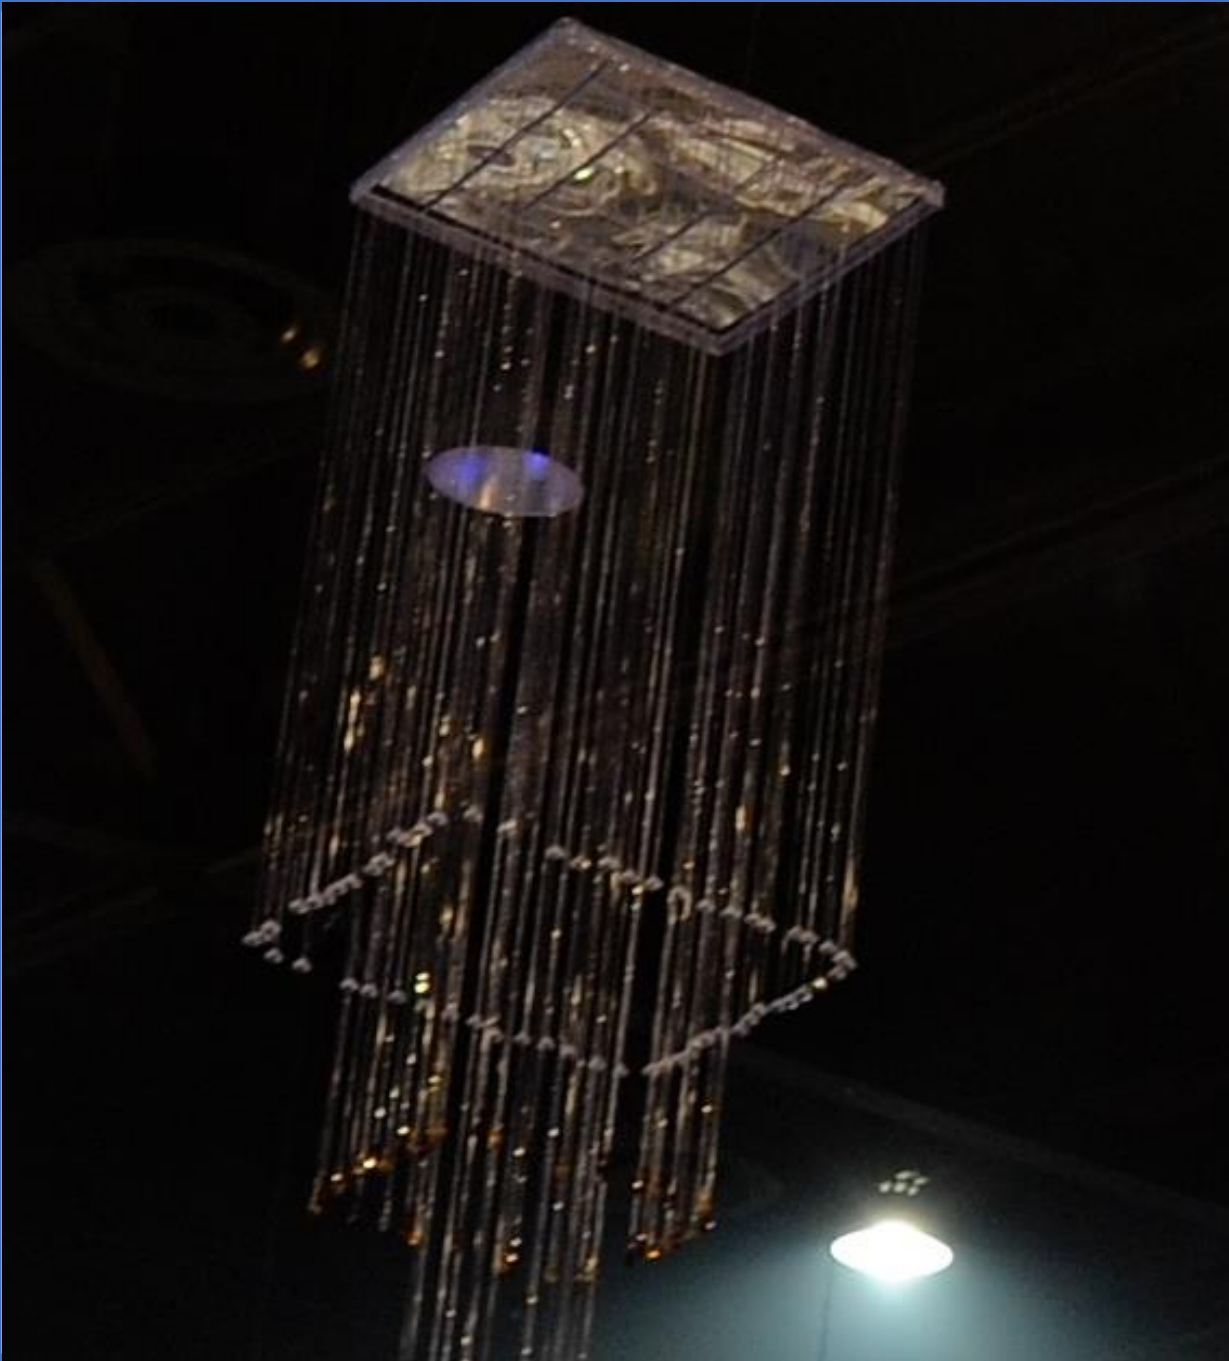

S-shape buffet tables will be used in the foyer area for the buffet stations

Roof décor

The roof of the venue will have hundred of meters of fairy lights in the roof creating a amazing under the stars effect.

Stage area and props.
The back of the stage
will be draped in
black and in front of
the black draping will
be stars hung at
various heights. Two
crystal plinths will
also be on the stage.

Tables:

A combination of round square and rectangular glass tables with stretch bases with lights will be used to complete the glamorous effect.