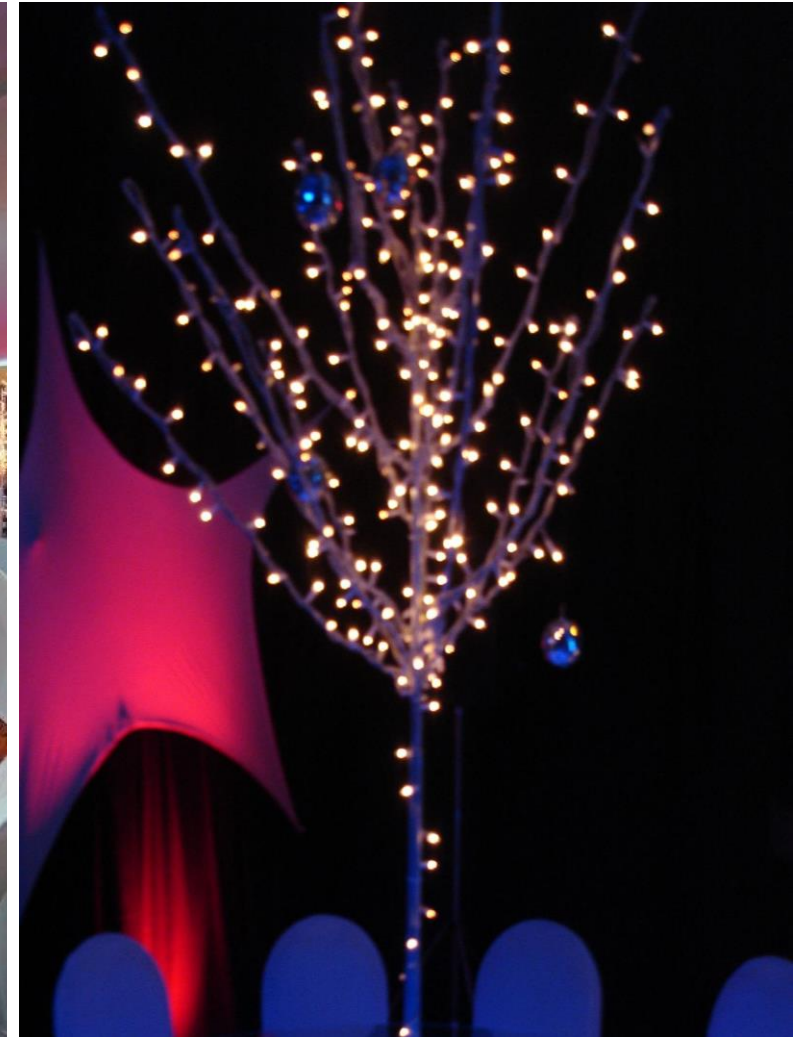

info@yearendfunctions.co.za

[0716886859](tel:0716886859)

Roof décor:
Two stunning 3-
meter chandeliers
will hang from the
roof

Year End

Functions

SILVERSTAR
BE ENTERTAINED

Side décor

The venue will be draped in black and placed over the black draping will be a beaded organza drape in black and silver. When light reflects on the beads it creates a shiny starry effect. As the LED lights inside the venue changes colour so does the effect on the draping.

Stage area and props.
The back of the stage
will be draped in
black and in front of
the black draping will
be stars hung at
various heights. Two
crystal plinths will
also be on the stage.

Tables:

A combination of round square and rectangular glass tables with stretch bases with lights will be used to complete the glamorous effect.

Year End

Functions

info@yearendfunctions.co.za

[071 6886859](tel:0716886859)

SILVERSTAR
BE ENTERTAINED

Six of the round glass tables will have a trees of light through the centre of the table to create the wow factor