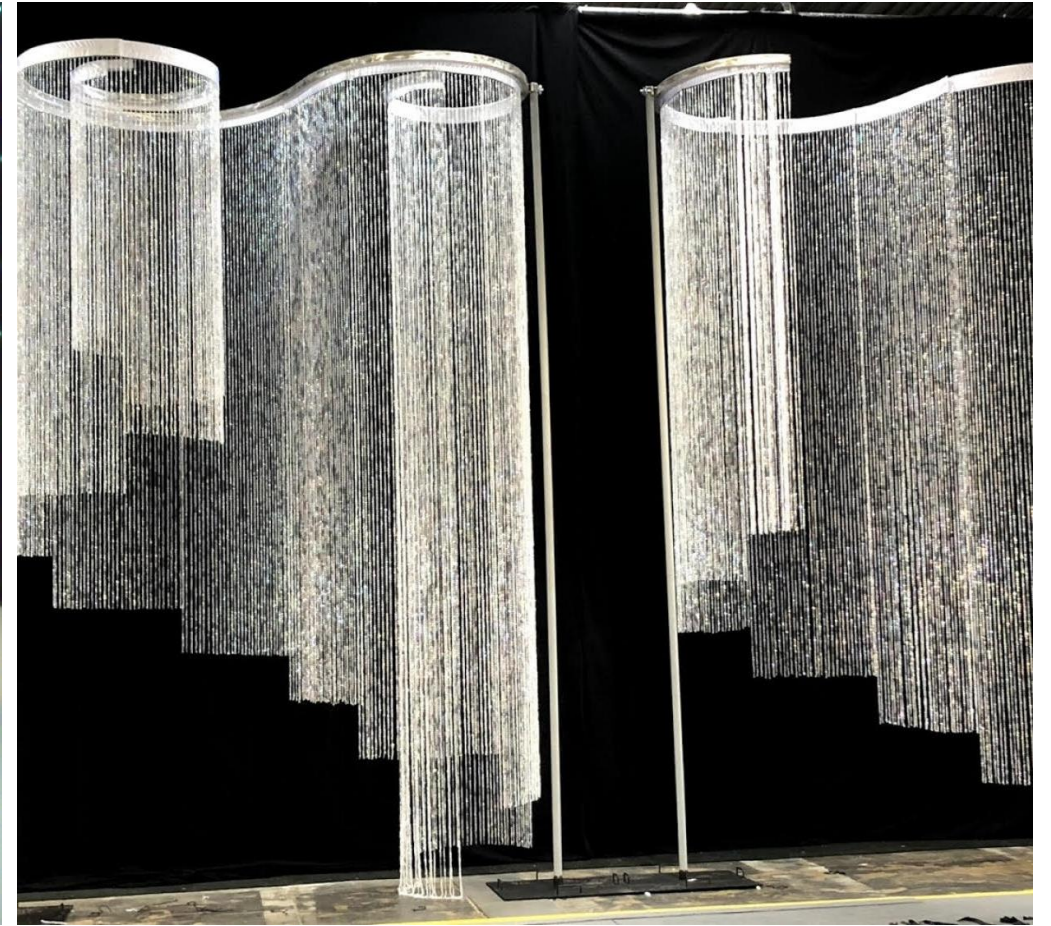

info@yearendfunctions.co.za

Year End **Functions**

Venue draping and detail

The venue will be draped in black. Placed over the draping will be full drops of silver beads that will be placed 30 cm apart. The beads will run from the top to the bottom of the floor.

The effect when lights shines on it gives it a shimmer.

Year End

Functions

Chandeliers

The venue will have 10 chandeliers suspended from the ceiling

info@yearendfunctions.co.za

Opulent stage and side décor

These magnificent beaded curtain shapes will be placed on the left and right-hand side of the stage to create an opulent effect.
A custom stage with round steps will be used. (star curtain excluded)

Black and white dance floor

Glamorous white high-gloss tables in rectangular and square with CNC designer table bases will fill the venue.
Lights will be placed inside the base of the tables

Centre pieces