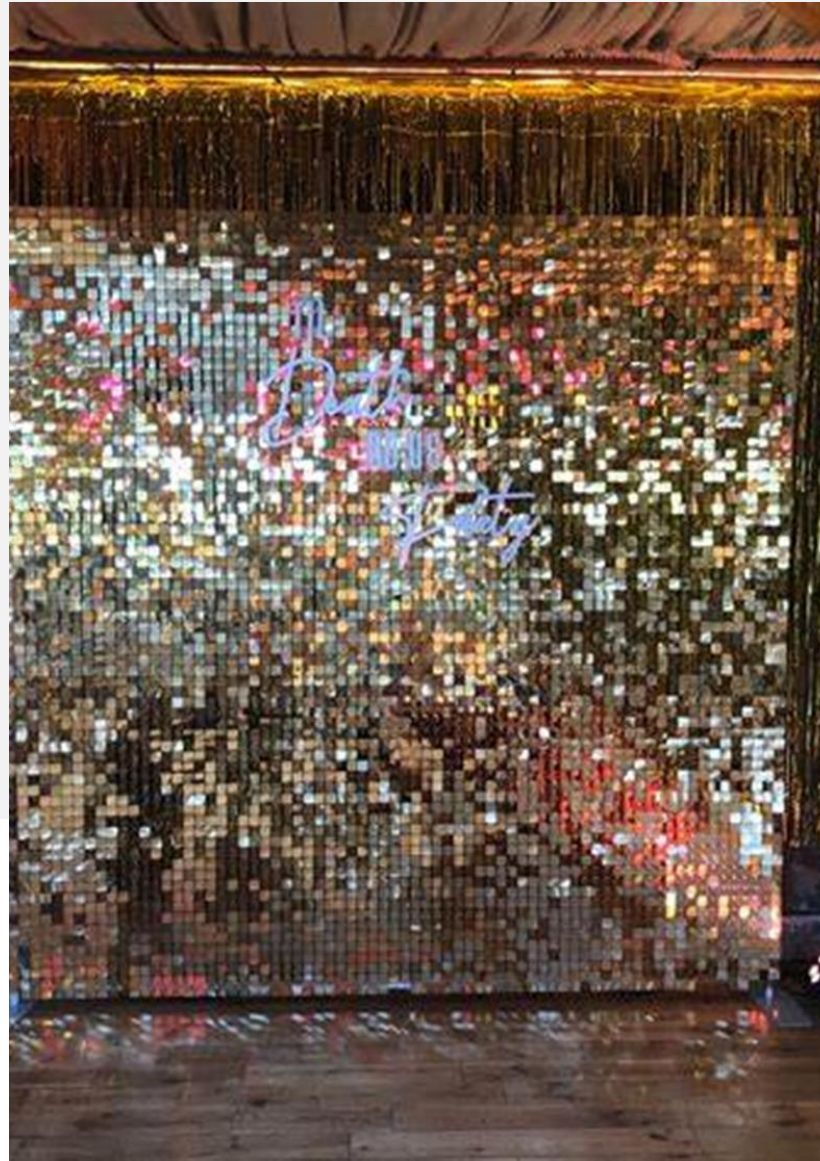

Glitz and Glam cocktail area

White cocktail tables with a white beaded edge will be placed around the pre-drinks area

Photo area

The photo wall will be a bling backdrop to give a shimmering effect.

Two silver king and queen chairs will be placed in front of this backdrop for picture purposes. The side and top of the picture frame will be draped in silver.

info@yearendfunctions.co.za

Year End **Functions**

Venue draping and detail

The venue will be draped in black. Placed over the draping will be full drops of silver beads that will be placed 30 cm apart. The beads will run from the top to the bottom of the floor.

The effect when lights shines on it gives it a shimmer.

Year End

Functions

Chandeliers

The venue will have 10 chandeliers suspended from the ceiling

info@yearendfunctions.co.za

Opulent stage and side décor

These magnificent beaded curtain shapes will be placed on the left and right-hand side of the stage to create an opulent effect.
A custom stage with round steps will be used. (star curtain excluded)

Black and white dance floor

Glamorous white high-gloss tables in rectangular and square with CNC designer table bases will fill the venue.
Lights will be placed inside the base of the tables

Centre pieces